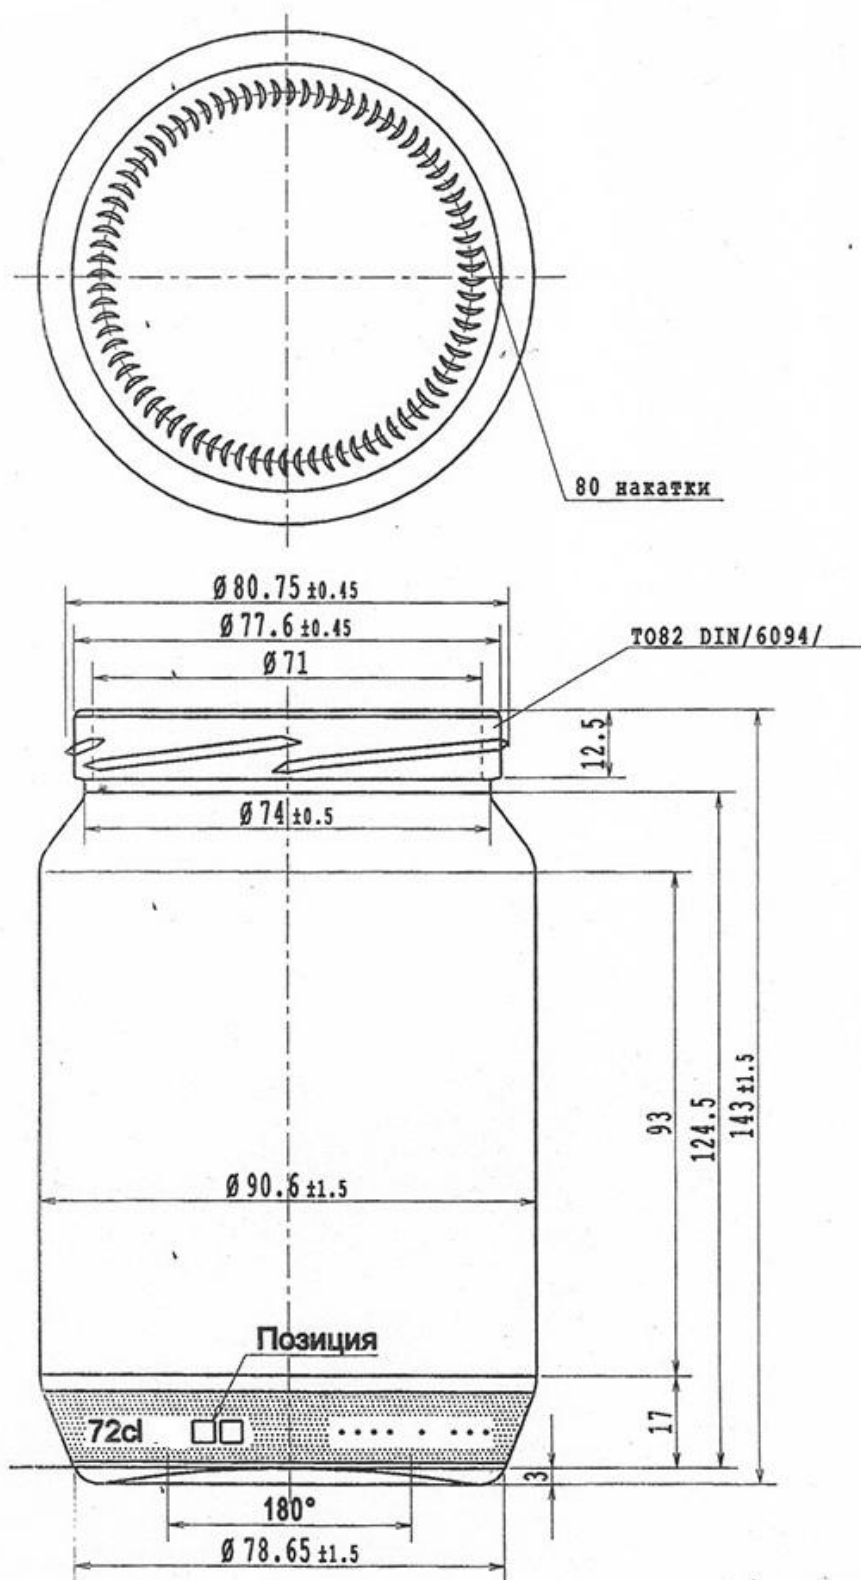

ALEVGOR GLASS

Jar 720 ml TO 82

Code	113
Capacity	720 ml
Weight	300 g
Units per pallet	2 370